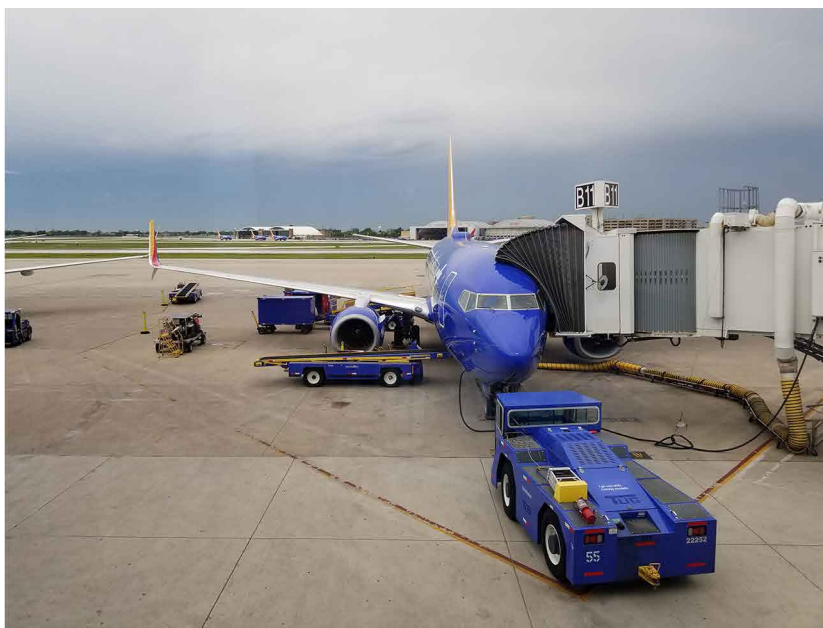

## Reliable&Durable Digital Mobile Radio (DMR/TDMA)

- Dual Mode(Analog & Digital)
- Digital Voice Encryption
- Remote Kill/Activation/Detection
- Voice Recorder(Optional)
- 1.8 Inch Color LCD Display