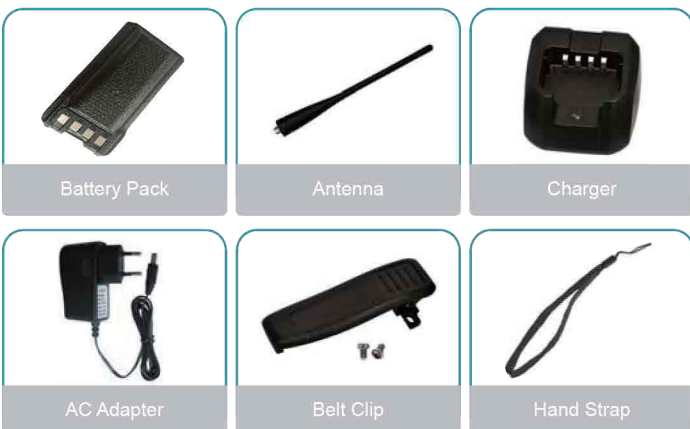

Accessories

General

Frequency Range:	400-480MHz/350-390MHz/220-260MHz/136-174MHz
Channel Capacity	1024 Channels (64 Zones)
Operation Voltage	7.4V DC ± 10%
Channel Spacing	Alalog: 25KHz/20KHz/12.5KHz Digital: 12.5KHz
Antenna Impedance	50Ω
Battery Capacity	2600mAh(Li-Ion)
Battery Life (5-5-90 Duty Cycle)	About 15-20 Hours
Operating Temperature	-20°C - +60°C
Frequency Stability	± 2.5ppm
Dimension(W*H*D)(Projections excluded)	119mm*54mm*38mm
Weight(Antenna & Battery Included)	299g

Transmitter (ETSI EN 300 086 Testing Standard)

Power Output(High/Low)	5W/1W	
Audio Distortion	≤3%	
Modulation Limited	±2.5@12.5KHz	±5.0@25KHz
Spurious Emission	-36dBm<1GHz	-30dBm>1GHz
Frequency Stability	+/-5ppm	
Hum & Noise	45dB/40dB	
Analog Modulation	11KΦF3E@12.5KHz	16KΦF3E@25KH
4 FSKDigital Modulation	12.5KHz Date:7K60F1D/7K60FXD 12.5KHz Voice:7K60F1E/7K60FXE	
Digital Protocol	ETSI TS 102 361-1,-2,-3	

Receiver (ETSI EN 300 086 Testing Standard)

Sensitivity(12dB SINAD)	Analog:12dB SINAD:0.22uV/Digital:5% BER:0.25uV
Adjacent Channel Selectivity	70/60dB(25KHz/12.5KHz)
Intermodulation	70/60dB(25KHz/12.5KHz)
Spurious Response Rejection	≥ 70dB
Audio Response	+1~-3dB(0.3~3KHz)
Hum & Noise	45dB
Audio Output	≤1W

Above specifications are tested according to TIA/FIA-603
Above specifications are subject to change without any notice due to technology enhancement.

Your Local Dealer